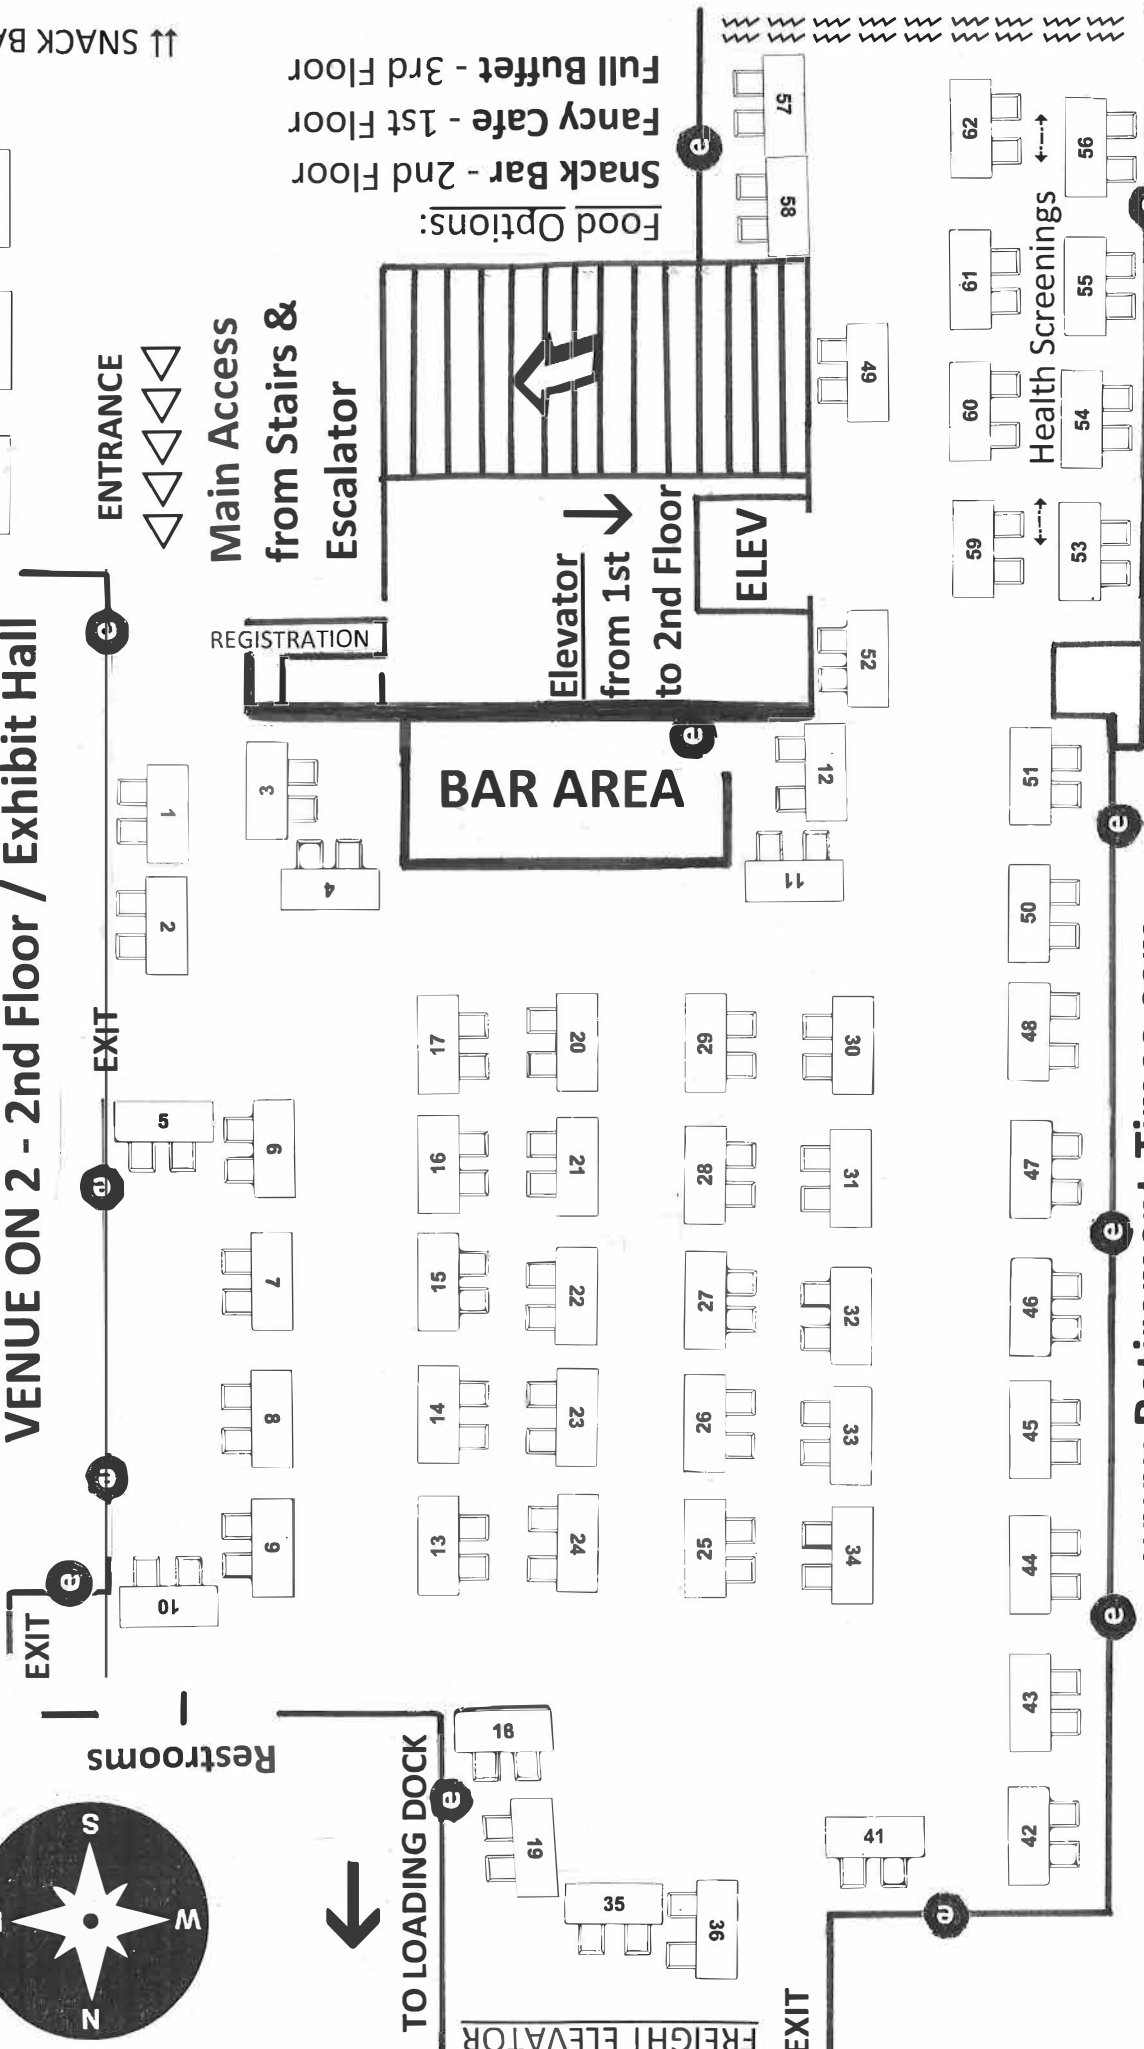

SENIOR LIFESTYLE & HEALTHCARE EXPO
Mardi Gras Casino - Hallandale, Florida
VENUE ON 2 - 2nd Floor / Exhibit Hall

EXIT

↑↑ SNACK BAR ↑↑

ENTRANCE

Main Access
from Stairs &
Escalator

REGISTRATION

BAR AREA

Elevator
from 1st
to 2nd Floor

ELEV

Food Options:

Snack Bar - 2nd Floor
 Fancy Cafe - 1st Floor
 Full Buffet - 3rd Floor

Restrooms

TO LOADING DOCK

FREIGHT ELEVATOR

EXIT

Main Entrance
on First Floor

Health Screenings

www.Retirement-Times.com

FLOOR PLAN

Senior Expo is on 2nd Floor
VENUE ON 2 - MARDI GRAS

FREE SELF & VALET PARKING

STAGE

AUDITORIUM

Fire Exit

Fire Exit

WEST BANQUET ROOM

POMPANO BEACH CIVIC CENTER

SENIOR LIFESTYLE & HEALTHCARE EXPO

KITCHEN

ENTRANCE

West Corridor

East Corridor