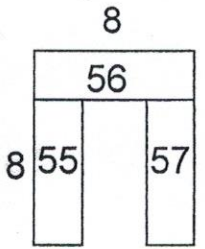

STAGE

AUDITORIUM

Fire Exit

Fire Exit

WEST BANQUET ROOM

POMPANO BEACH CIVIC CENTER

SENIOR LIFESTYLE & HEALTHCARE EXPO

KITCHEN

ENTRANCE

West Corridor

East Corridor

Storage Room